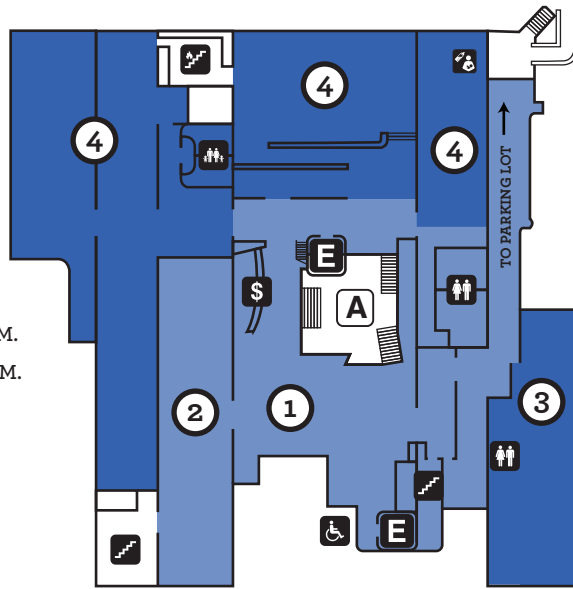

OPEN DAILY:
 SUN-THU 9:30 A.M. - 5:00 P.M.
 FRI & SAT 9:30 A.M. - 9:00 P.M.

-  RESTROOMS
-  FAMILY RESTROOM
-  ELEVATOR
-  WHEELCHAIR ENTRANCE
-  STAIRS
-  FIRE EXIT
-  TICKETS
-  ATRIUM
-  NURSING STATION

FIRST FLOOR

1. MAIN LOBBY
2. GIFT SHOP
3. SUBWAY RESTAURANT
4. SCIENCE IN PLAY

SECOND FLOOR

1. THE WORLD WE CREATE
2. THE WORLD AROUND US
3. TECH FORUM
4. THE MAKERPLACE
5. DISCOVERY GALLERY

THIRD FLOOR

1. THEATER ENTRANCE
2. UNIQUELY HUMAN
3. UNIQUELY HUMAN
4. BIOLAB
5. VOLUNTEER CENTER