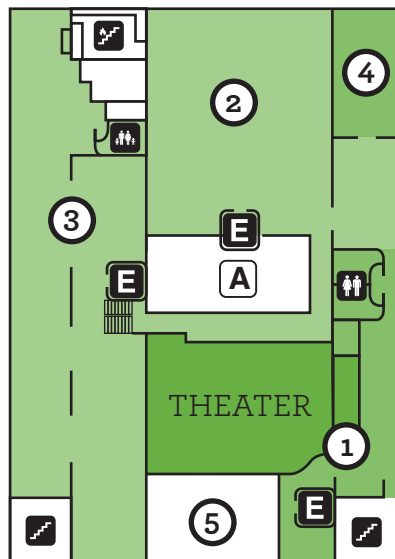

OPEN DAILY:
 SUN-THU 9:30 A.M. - 5:00 P.M.
 FRI & SAT 9:30 A.M. - 9:00 P.M.

-  RESTROOMS
-  FAMILY RESTROOM
-  ELEVATOR
-  WHEELCHAIR ENTRANCE
-  STAIRS
-  FIRE EXIT
-  TICKETS
-  ATRIUM
-  NURSING STATION

FIRST FLOOR

1. MAIN LOBBY
2. GIFT SHOP
3. SUBWAY RESTAURANT
4. SCIENCE IN PLAY

SECOND FLOOR

1. THE WORLD WE CREATE
2. THE WORLD AROUND US
3. TECH FORUM
4. THE MAKERPLACE
5. DISCOVERY GALLERY

THIRD FLOOR

1. THEATER ENTRANCE
2. UNIQUELY HUMAN
3. UNIQUELY HUMAN
4. BIOLAB
5. VOLUNTEER CENTER