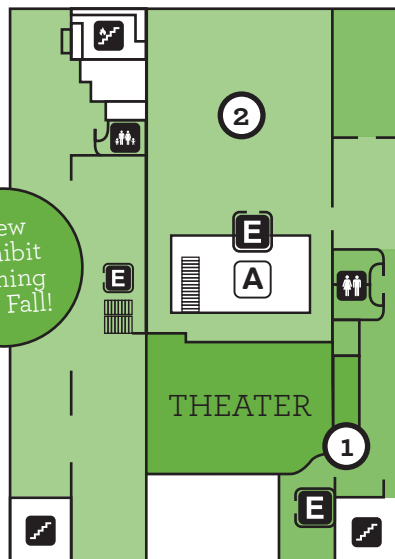

OPEN DAILY:
9:30 A.M. - 5:00 P.M.

-  RESTROOMS
-  FAMILY RESTROOM
-  ELEVATOR
-  WHEELCHAIR ENTRANCE
-  STAIRS
-  FIRE EXIT
-  TICKETS
-  ATRIUM
-  NURSING STATION

727 West Main Street
Louisville, KY 40202
502-561-6100

KYScienceCenter.org

-  /kentuckysciencecenter
-  @kyscience
-  @kyscience
-  kyscience

FIRST FLOOR

1. MAIN LOBBY
2. GIFT SHOP
3. SUBWAY RESTAURANT
4. SCIENCE IN PLAY

SECOND FLOOR

1. THE WORLD WE CREATE
2. THE WORLD AROUND US
3. THE MAKERPLACE
4. DISCOVERY GALLERY

THIRD FLOOR

1. THEATER ENTRANCE
2. UNIQUELY HUMAN

FOURTH FLOOR

PRIVATE RENTAL SPACE