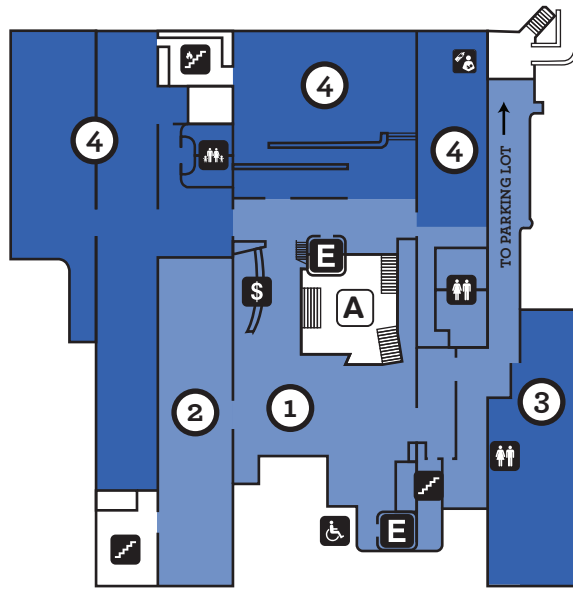

OPEN DAILY:
9:30 A.M. - 5:00 P.M.

-  RESTROOMS
-  FAMILY RESTROOM
-  ELEVATOR
-  WHEELCHAIR ENTRANCE
-  STAIRS
-  FIRE EXIT
-  TICKETS
-  ATRIUM
-  NURSING STATION

727 West Main Street
Louisville, KY 40202
502-561-6100

KYScienceCenter.org

-  /kentuckysciencecenter
-  @kyscience
-  @kyscience
-  kyscience

FIRST FLOOR

1. MAIN LOBBY
2. GIFT SHOP
3. SUBWAY RESTAURANT
4. SCIENCE IN PLAY

SECOND FLOOR

1. THE WORLD WE CREATE
2. THE WORLD AROUND US
3. THE MAKERPLACE
4. DISCOVERY GALLERY

THIRD FLOOR

1. THEATER ENTRANCE
2. UNIQUELY HUMAN

FOURTH FLOOR

PRIVATE RENTAL SPACE