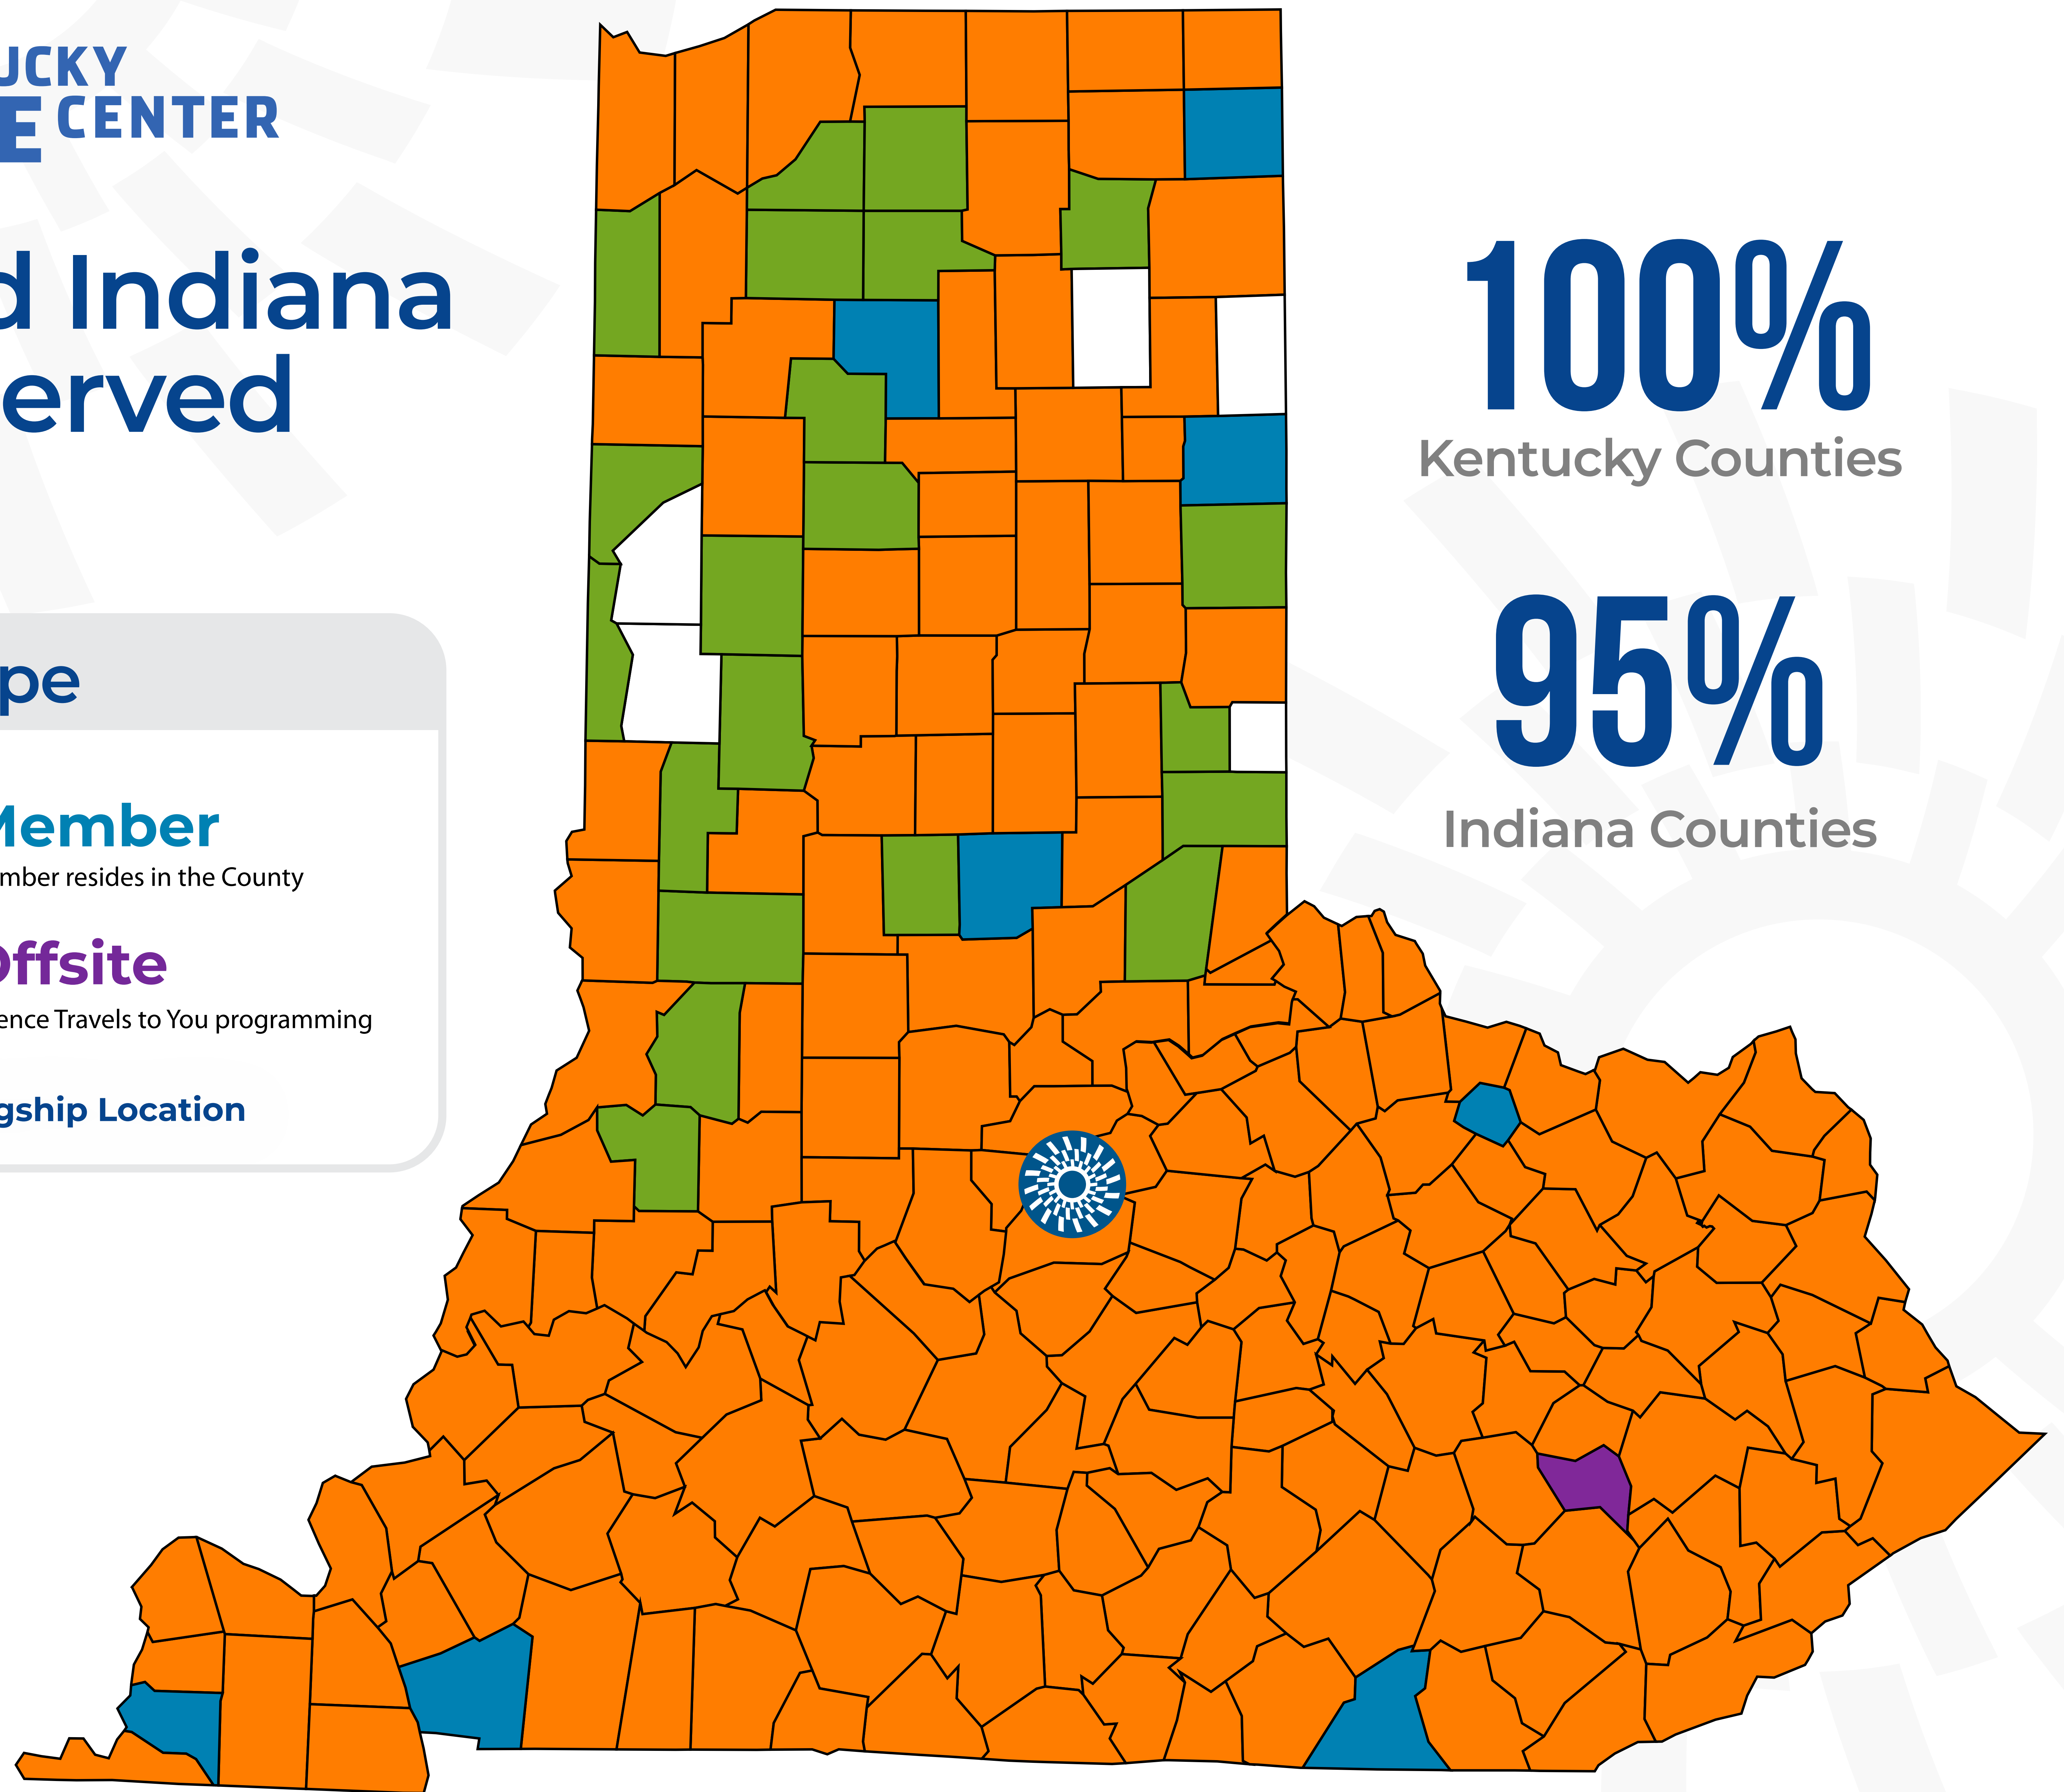

KENTUCKY
SCIENCE CENTER

Kentucky and Indiana Counties Served

FY2024

Impact Type

Multiple

Any combination of 2 or more

Member

Member resides in the County

Onsite

Public visitor to flagship facility

Offsite

Science Travels to You programming

Kentucky Science Center Flagship Location

100%
Kentucky Counties

95%
Indiana Counties

Kentucky and Indiana Counties